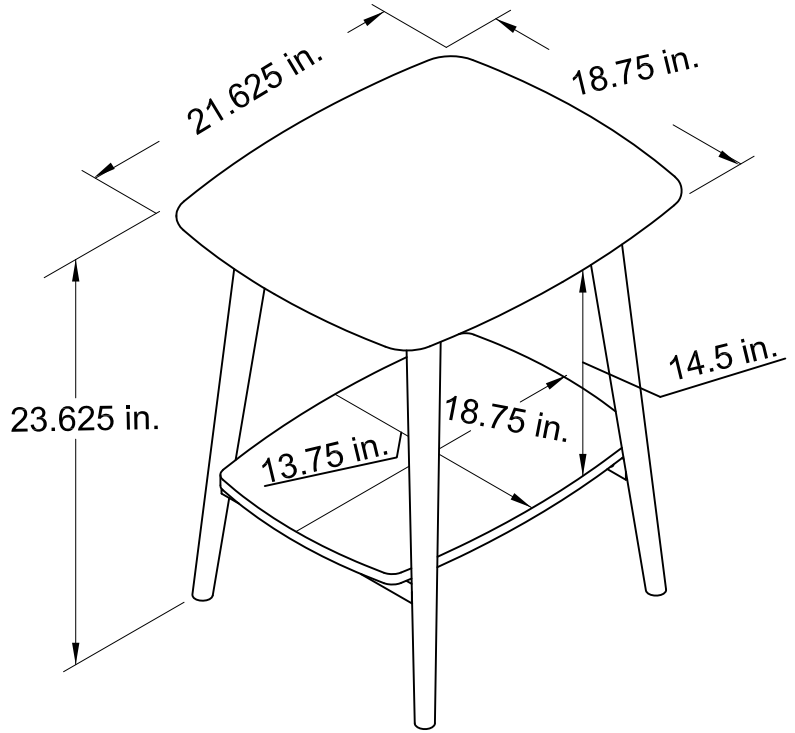

# Side table

Model Number: 2562801COM

Finish: Walnut

OVERALL PRODUCT SIZE(in inches)

Side table:21.625"(W)\*18.75"(D)\*23.625"(H)

## MAXIMUM WEIGHT CAPACITIES